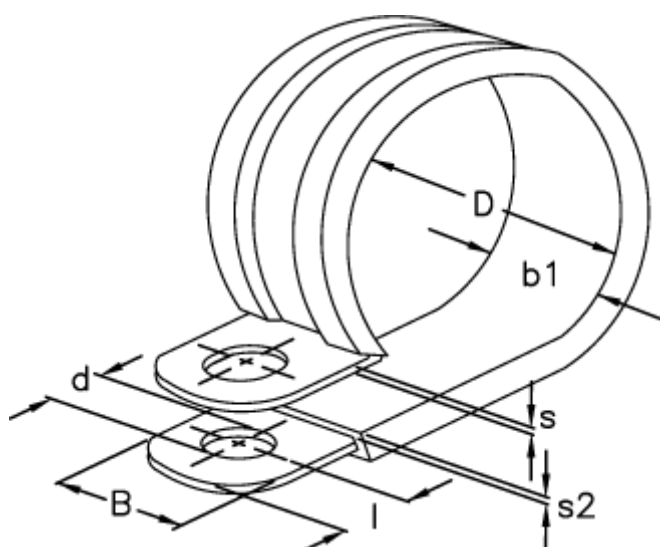

Article number: 029456112034

Description: Norma pipe retaining clip
RLGU 1. 34/12 W1

Measures

b1	= 15.0
d	= 6.4
Diameter D	= 34
l	= 6
s	= 0.8
s2	= 1.2
Width B	= 12